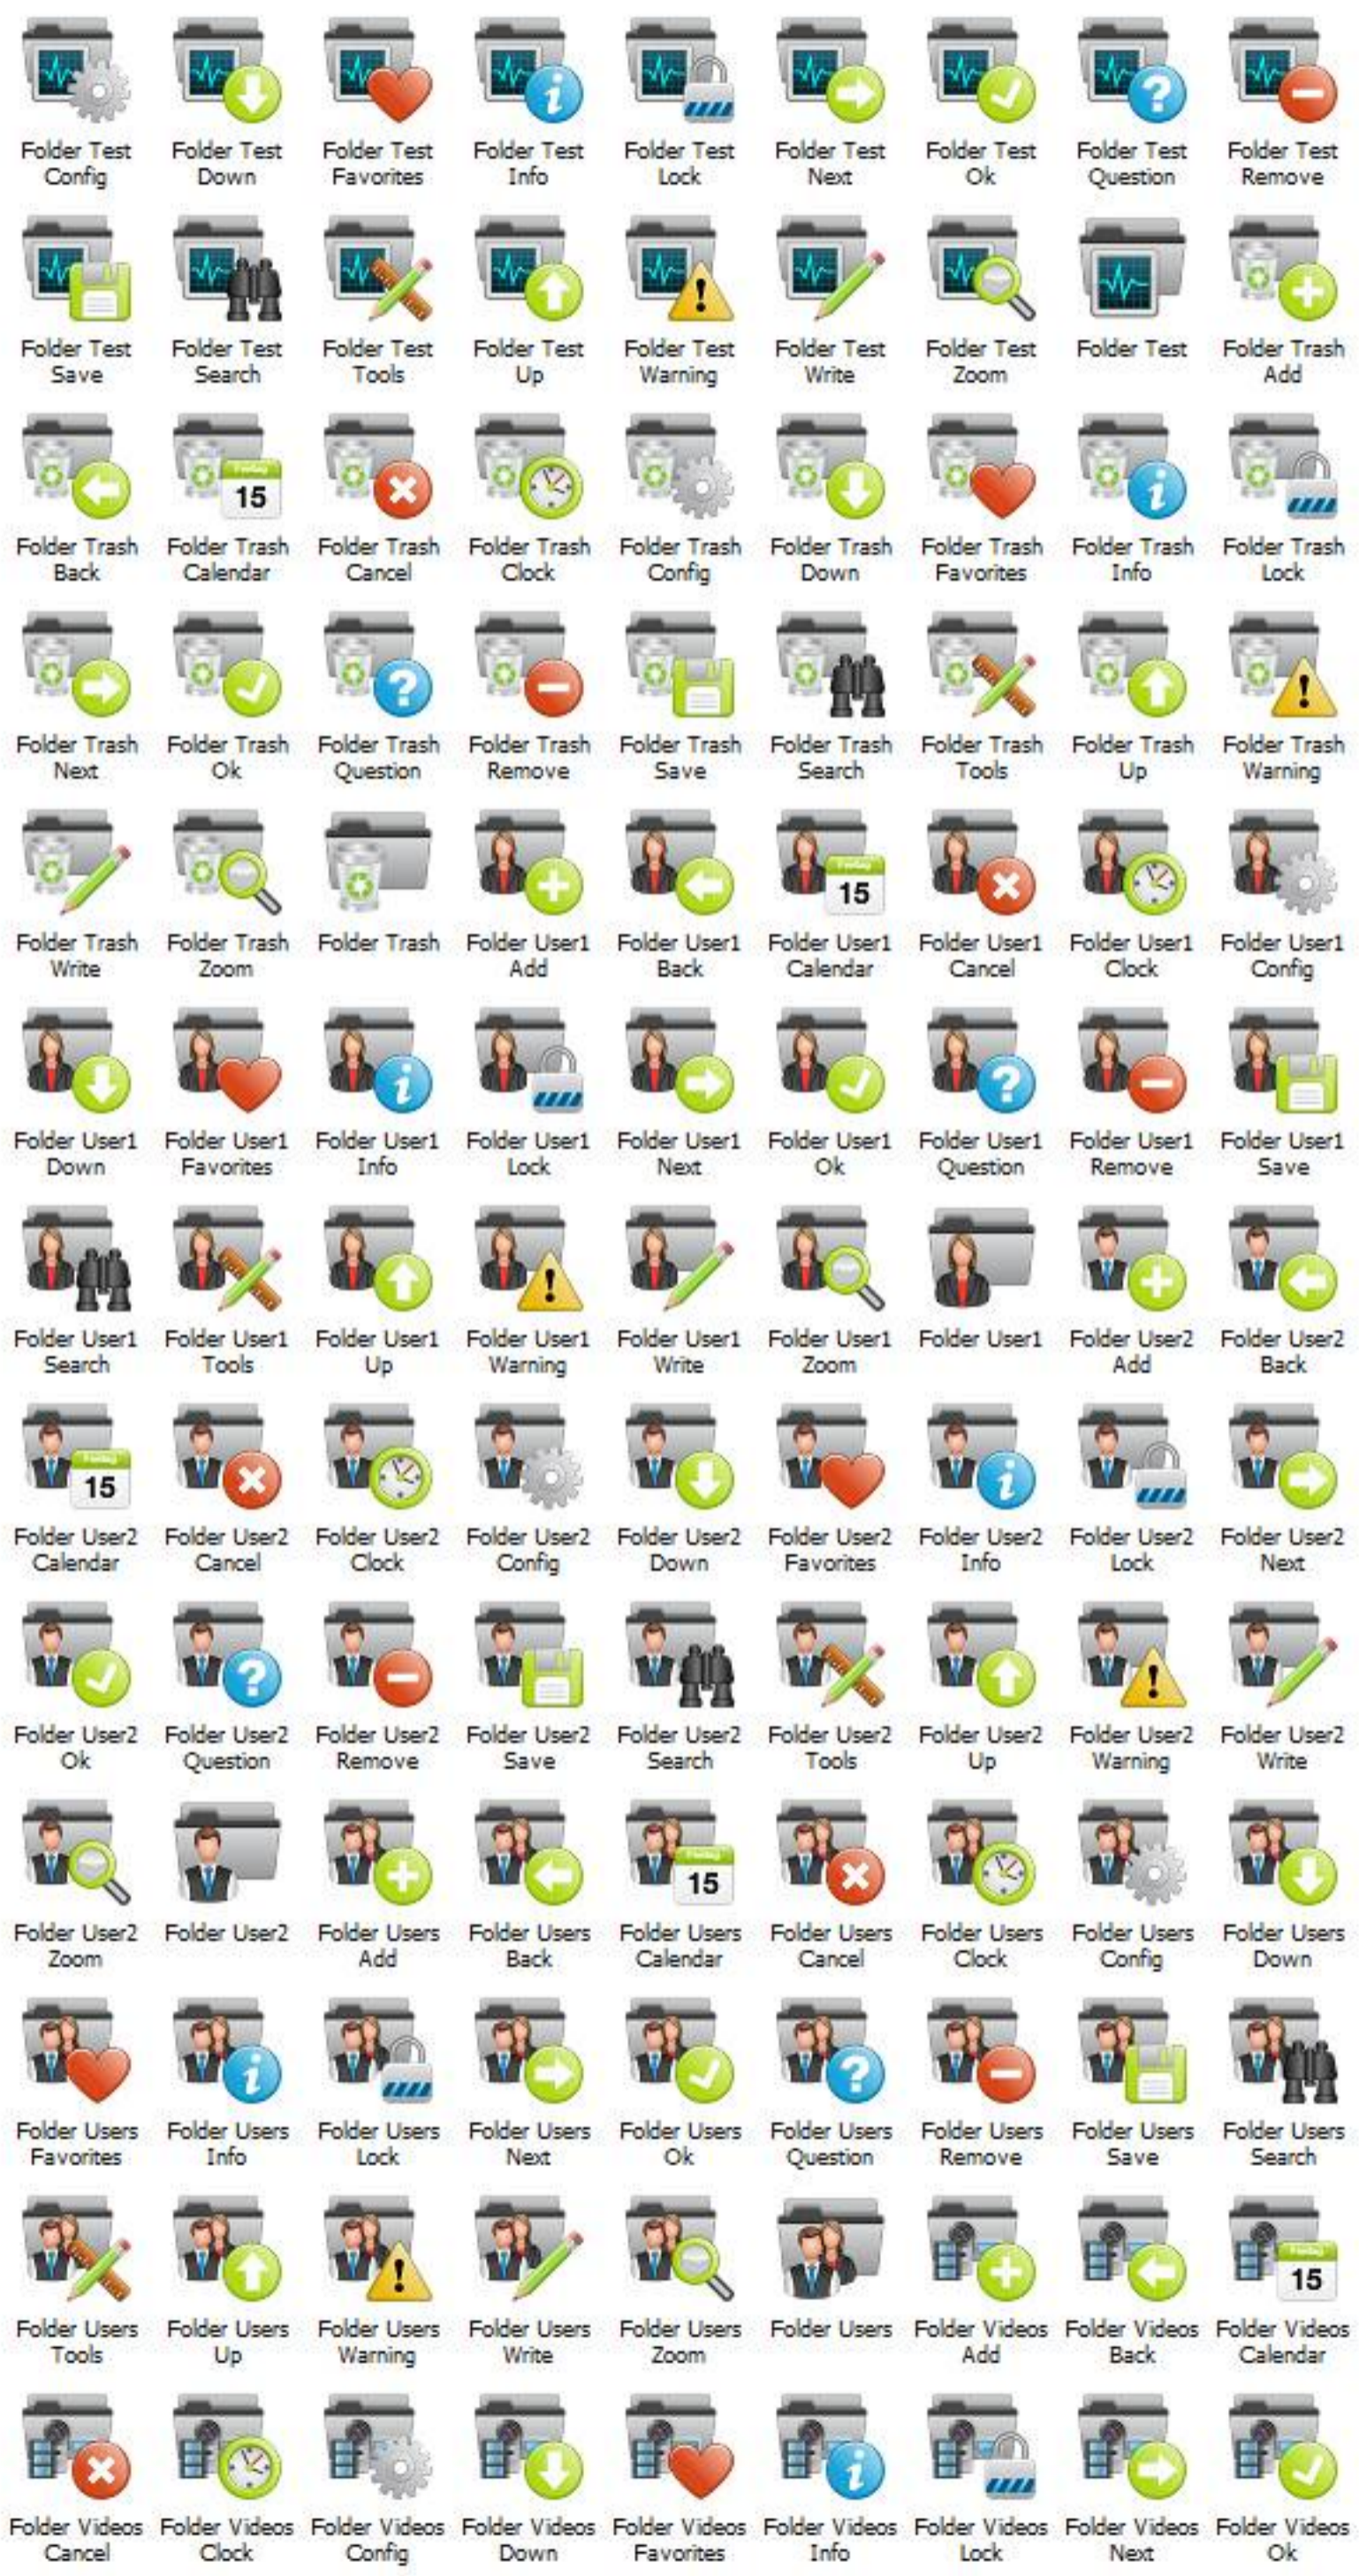

www.Iconshow.de Vector_Folder

Folder Server Write

Folder System Zoom

Folder Trash Search

Folder Users Info

www.Iconshow.de Vector_Folder

Folder2 Red
Write

Folder2 Red
Zoom

Folder2 Red

Folder2
Yellow Add

Folder2
Yellow Back

Folder2
Yellow

Folder2
Yellow

Folder2
Yellow Clock

Folder2
Yellow Config

Folder2
Yellow Down

Folder2
Yellow

Folder2
Yellow Info

Folder2
Yellow Lock

Folder2
Yellow Next

Folder2
Yellow Ok

Folder2
Yellow

Folder2
Yellow

Folder2
Yellow Save

Folder2
Yellow

Folder2
Yellow Tools

Folder2
Yellow Up

Folder2
Yellow

Folder2
Yellow Write

Folder2
Yellow Zoom

Folder2
Yellow